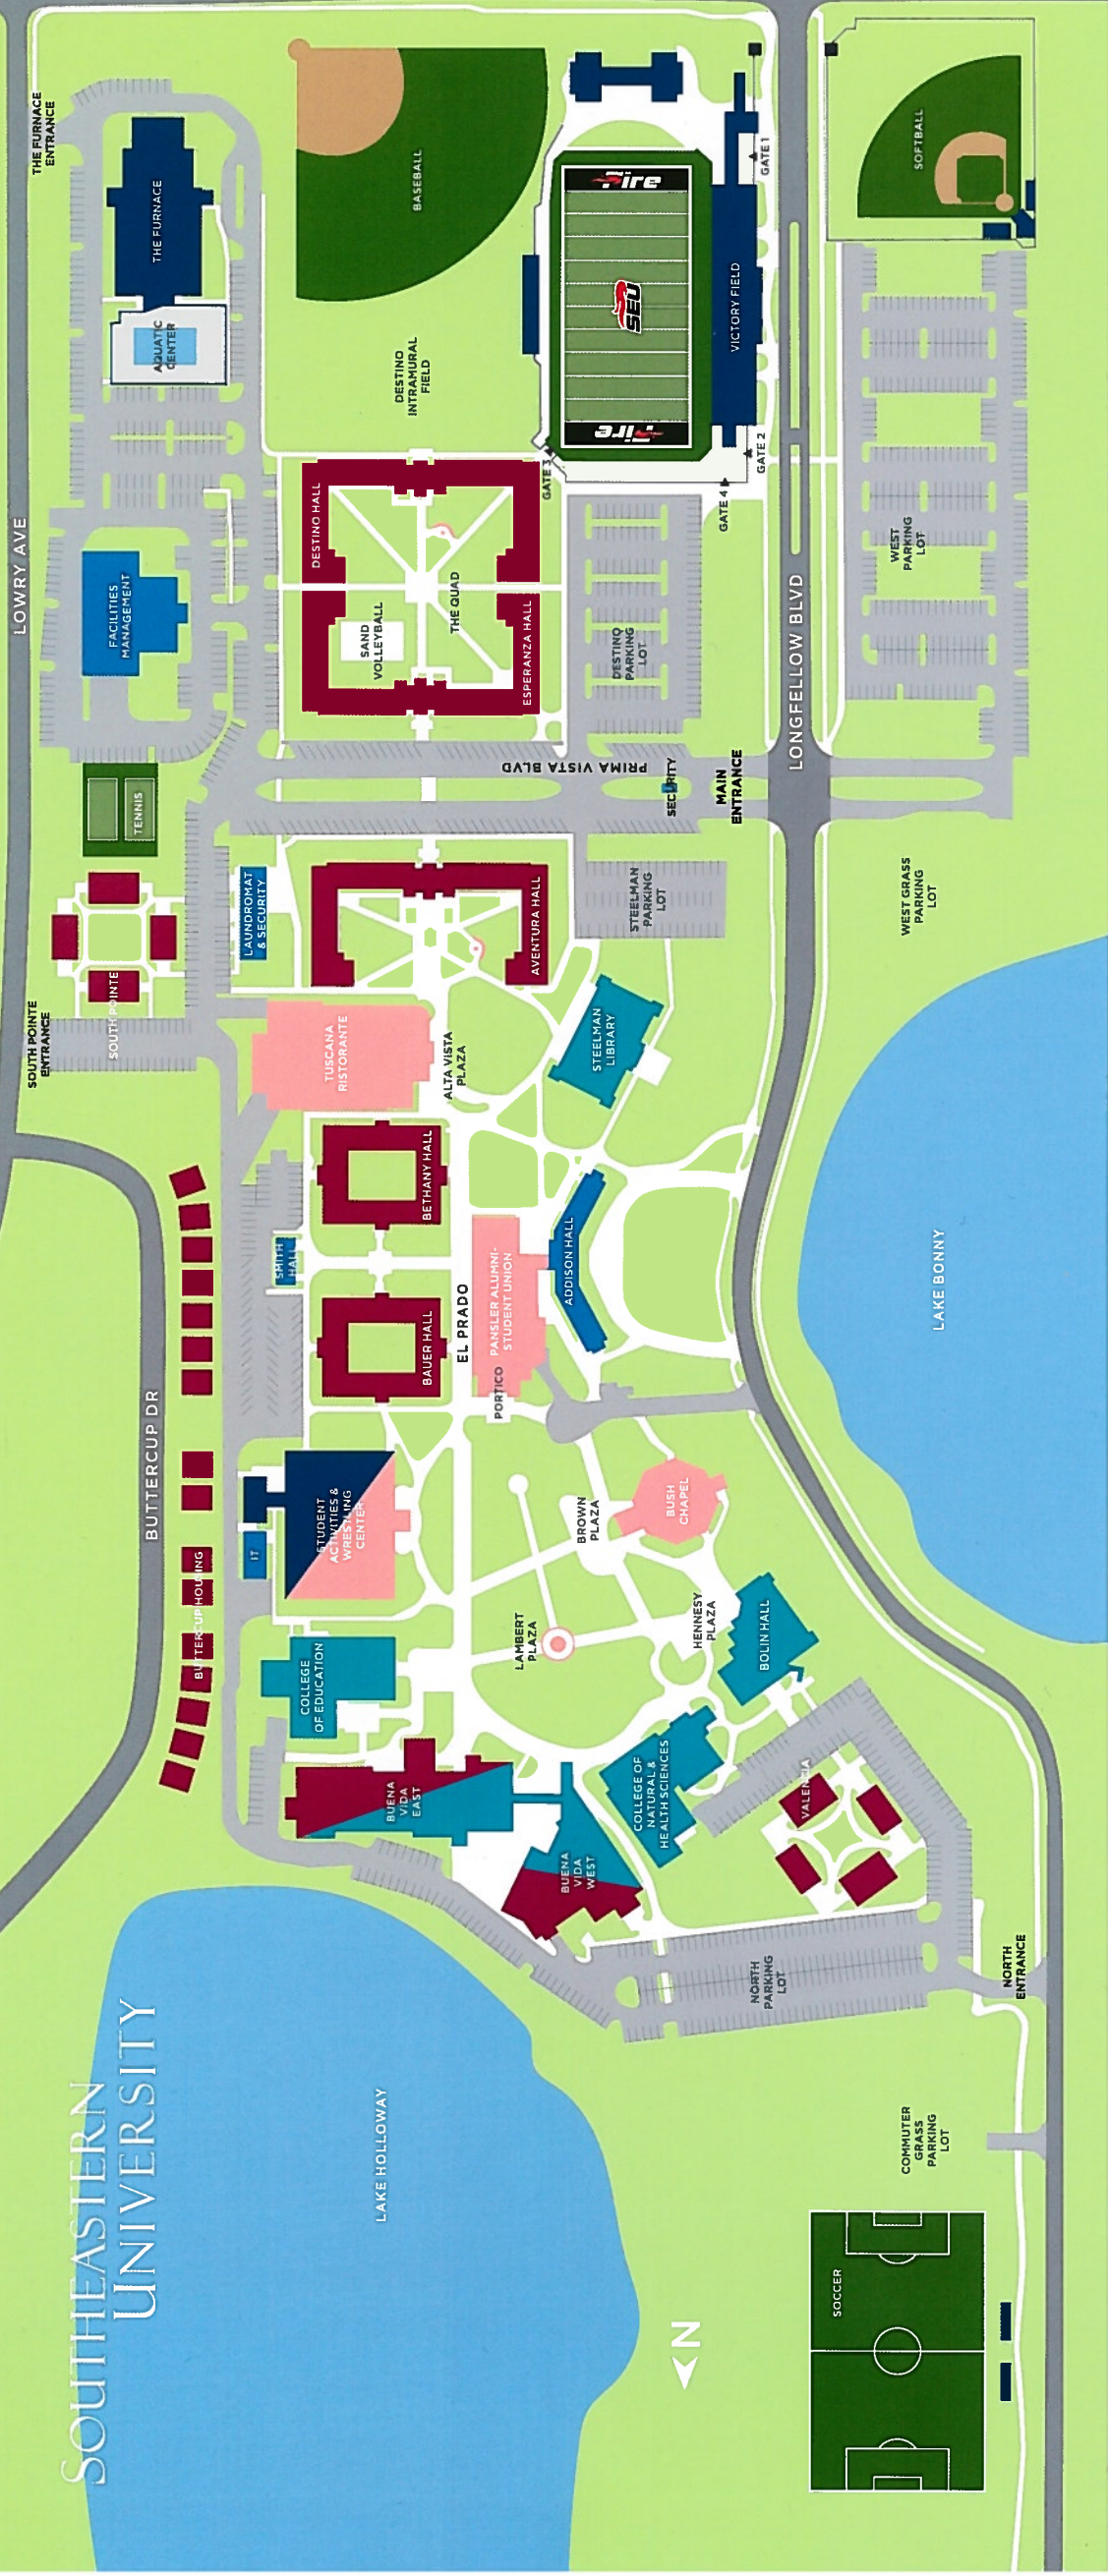

SOUTHEASTERN UNIVERSITY

- RESIDENCE HALLS**
 - Aventura Hall
 - Bauer Hall
 - Bethany Hall
 - Buena Vida East (Floors 3, 4)
 - Buena Vida West (Floors 2, 3, 4)
 - Destino Hall
 - Esperanza Hall
 - South Pointe
 - Valencia

- ACADEMIC BUILDINGS**
 - Bolin Hall
 - Buena Vida East (Floors 1, 2)
 - Buena Vida West (Floor 1)
 - Education Building
 - Science Building
 - Steelman Library

- STUDENT SPACES**
 - Alta Vista Plaza
 - Brown Plaza
 - Bush Chapel
 - Hennessey Plaza
 - Lambert Plaza
 - Pansler Alumni-Student Union
 - Portico Coffeehouse
 - The Quad
 - Student Activities/Wrestling Center
 - Tuscana Ristorante

- ADMINISTRATIVE OFFICES**
 - Addison Hall
 - Facilities Management Building
 - Information Technology (IT)
 - Laundromat & Security Office
 - Main Campus Entrance/Security
 - Smith Hall

- PARKING**
 - Commuter Grass Parking Lot
 - Destino Parking Lot
 - North Parking Lot
 - Steelman Parking Lot
 - West Grass Lot
 - West Parking Lot

ESPERANZA HALL

DESTINO PARKING LOT

GATE 2

GATE 4

PRIMA VISTA BLVD

SECURITY

MAIN ENTRANCE

WEST GRASS PARKING LOT