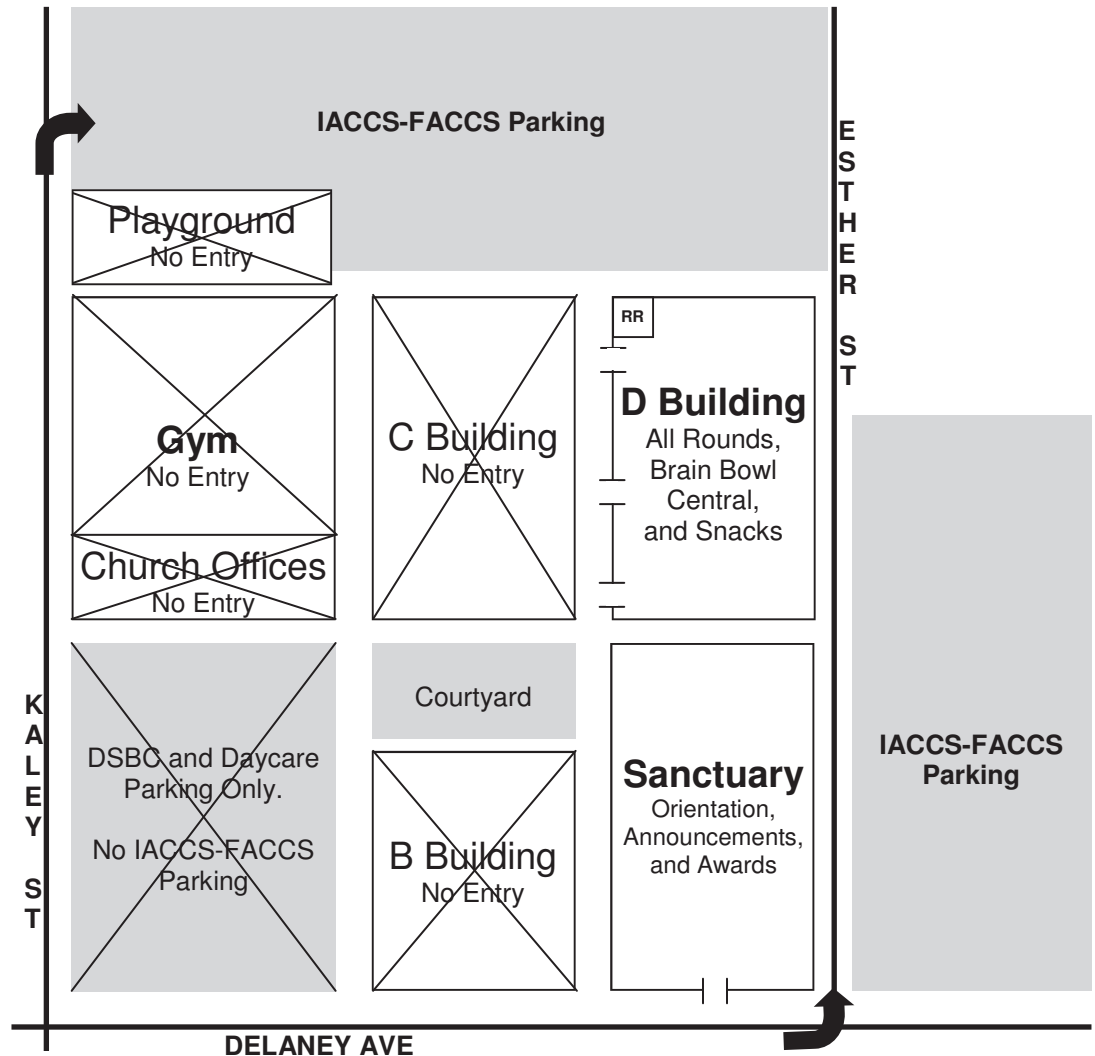

**Brain Bowl
 Schedule and Campus Map**

Schedule

Thursday

- 9:00-10:45 Check-In
- 10:45-11:20 Orientation in Sanctuary
- 11:20 -11:30 Officials Meeting
- 11:30-1:00 Lunch (*see area map*)
- 1:00-5:30 Preliminary Rounds
- 5:30-6:00 Announcements and Dismiss

Friday

- 8:00-8:30 Devotions and Announcements
- 8:30-Noon Finalist and Consolation Rounds
- Noon-1:20 Lunch (*see area map*)
- 1:20-4:00 Finalist and Consolation Rounds
- 4:00-5:00 Awards and Dismiss

- *There will be a snack break each day.*
- *The elevator is off limits - please use the stairs only.*
- *The Sanctuary and the restrooms in that building are off limits except when we are having meetings in the Sanctuary.*
- *Do not enter the Gym, Offices, or any other building. All are off limits.*

Brain Bowl

Map to Restaurants