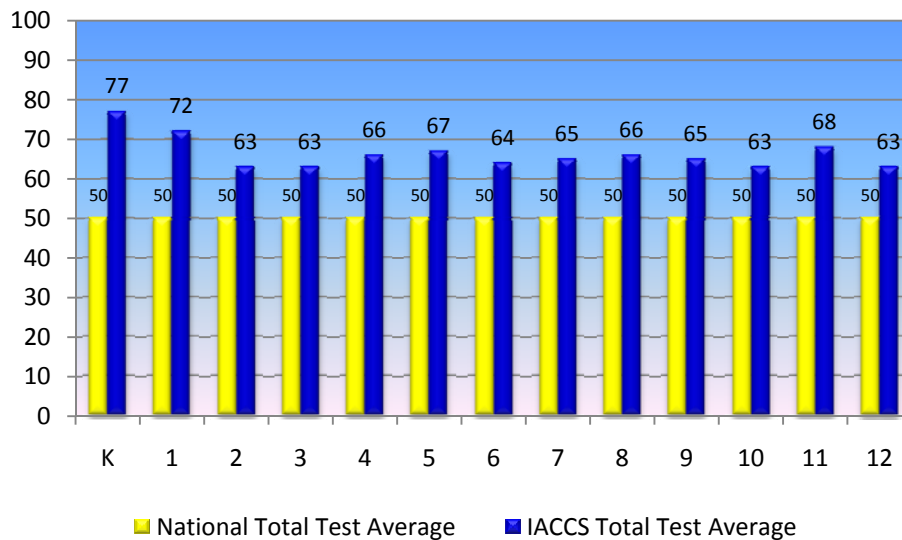

Percentile Ranking

Percentiles based on the National Individual Percentile Rank (PR) of the Mean NCE.