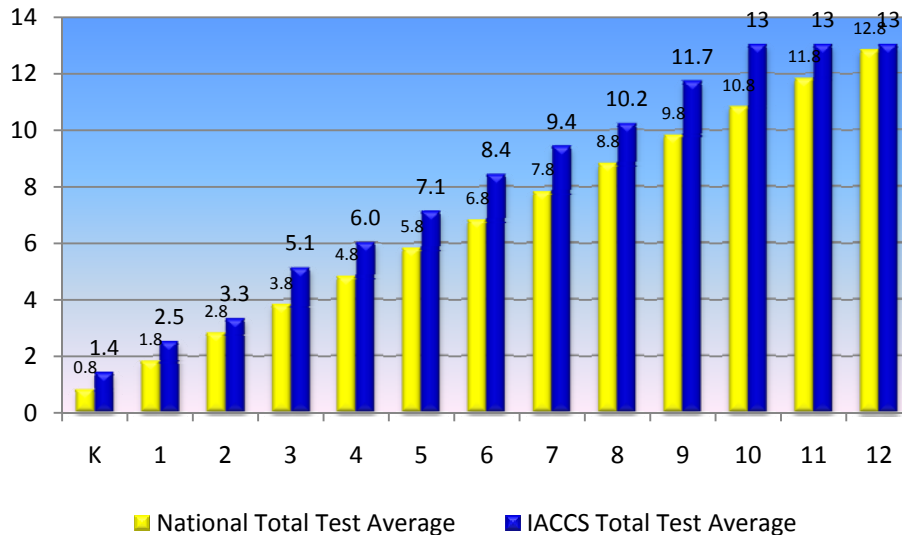

# International Association of Christian Colleges & Schools' Students Score Higher Than The National Average!

## 2009 - 2010 School Year

Annual achievement testing shows that IACCS students scored higher than the National Average at every grade level tested.

### Grade Equivalent Score

*13 = the scores are above the measurable capacity of the test*

| GRADE | Above National Average | GRADE | Above National Average      |
|-------|------------------------|-------|-----------------------------|
| K     | 6 months               | 7     | 1 year, 6 months            |
| 1     | 7 months               | 8     | 1 year, 4 months            |
| 2     | 5 months               | 9     | 1 year, 9 months            |
| 3     | 1 year, 4 months       | 10    | More than 2 years, 2 months |
| 4     | 1 year, 2 months       | 11    | More than 1 year, 2 months  |
| 5     | 1 year, 3 months       | 12    | More than 2 months          |
| 6     | 1 year, 6 months       |       |                             |