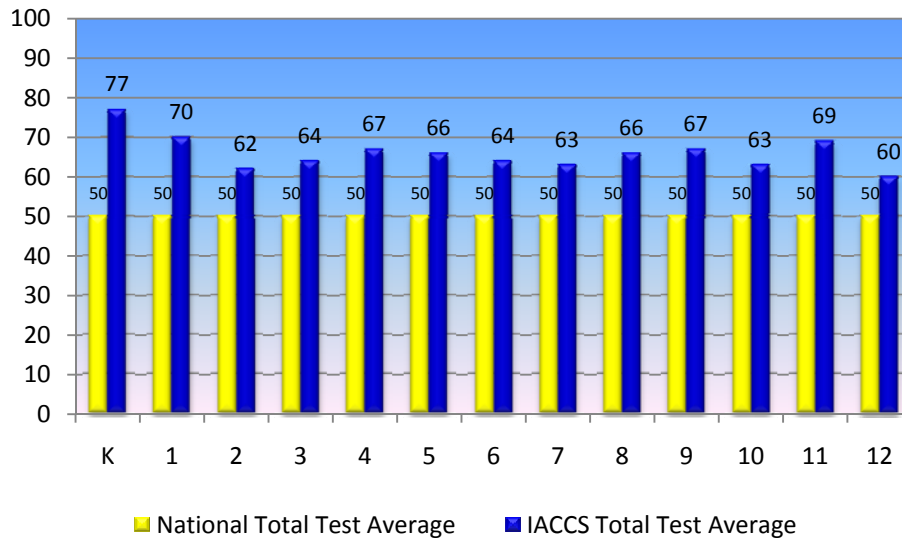

International Association of Christian Colleges & Schools' Students Score Higher Than The National Average!

2008 - 2009 School Year

Annual achievement testing shows that IACCS students score higher than the National Average at every grade level tested.

Grade Equivalent Score

13 = the scores are above the measurable capacity of the test

GRADE	Above National Average	GRADE	Above National Average
K	6 months	7	1 year, 3 months
1	6 months	8	1 year, 4 months
2	6 months	9	2 years, 6 months
3	1 year, 5 months	10	More than 2 years, 2 months
4	1 year, 3 months	11	More than 1 year, 2 months
5	1 year	12	More than 2 months
6	1 year, 6 months		

Percentile Ranking

Percentiles based on the National Individual Percentile Rank (PR) of the Mean NCE.