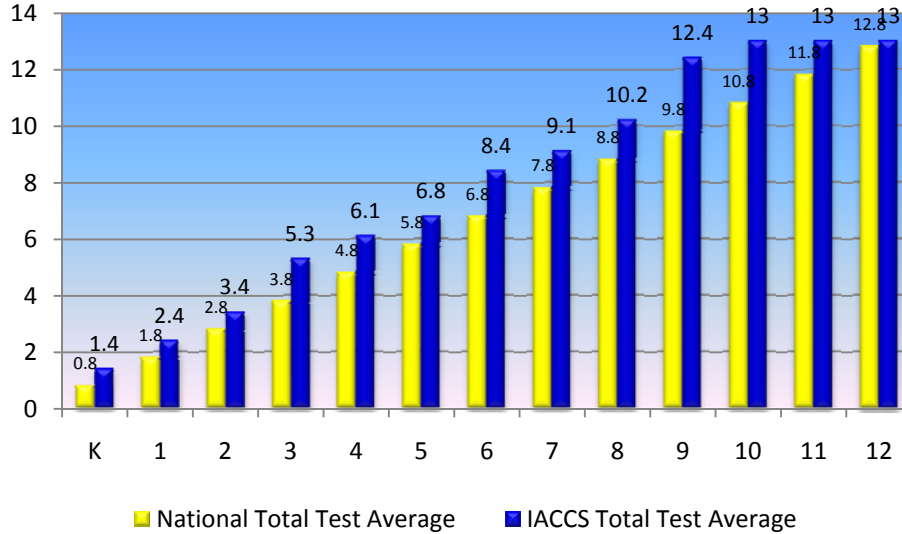

International Association of Christian Colleges & Schools' Students Score Higher Than The National Average!

2008 - 2009 School Year

Annual achievement testing shows that IACCS students score higher than the National Average at every grade level tested.

Grade Equivalent Score

13 = the scores are above the measurable capacity of the test

GRADE	Above National Average	GRADE	Above National Average
K	6 months	7	1 year, 3 months
1	6 months	8	1 year, 4 months
2	6 months	9	2 years, 6 months
3	1 year, 5 months	10	More than 2 years, 2 months
4	1 year, 3 months	11	More than 1 year, 2 months
5	1 year	12	More than 2 months
6	1 year, 6 months		

Percentile Ranking

Percentiles based on the National Individual Percentile Rank (PR) of the Mean NCE.